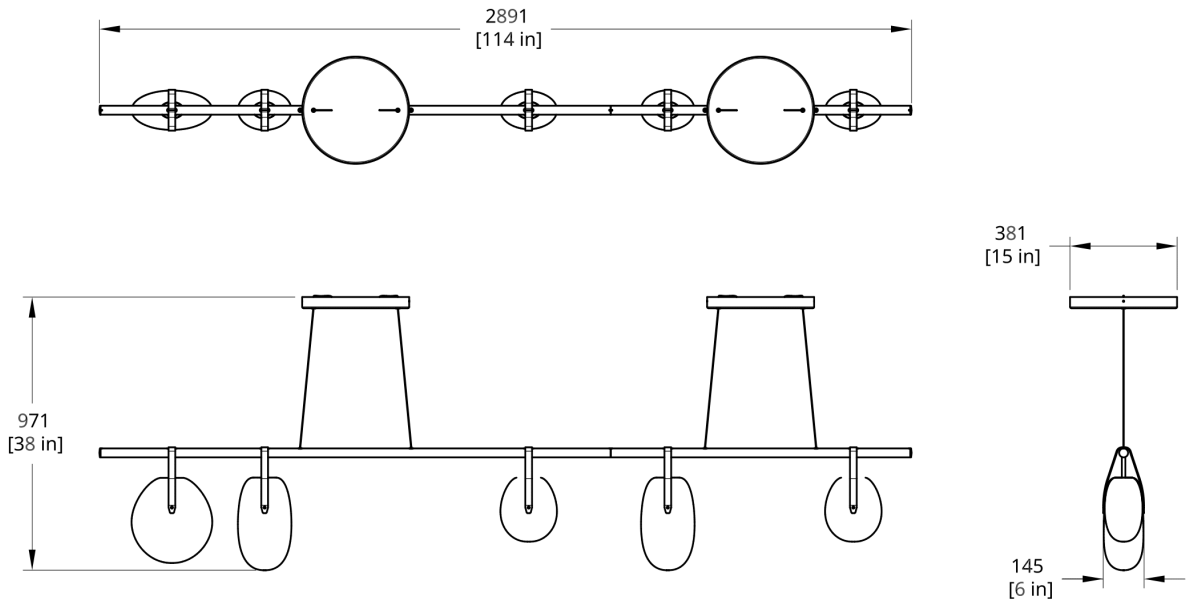

GC-114-10G Gala 114" Chandelier Dimension

GC-114-20G Gala 114" Chandelier Dimension