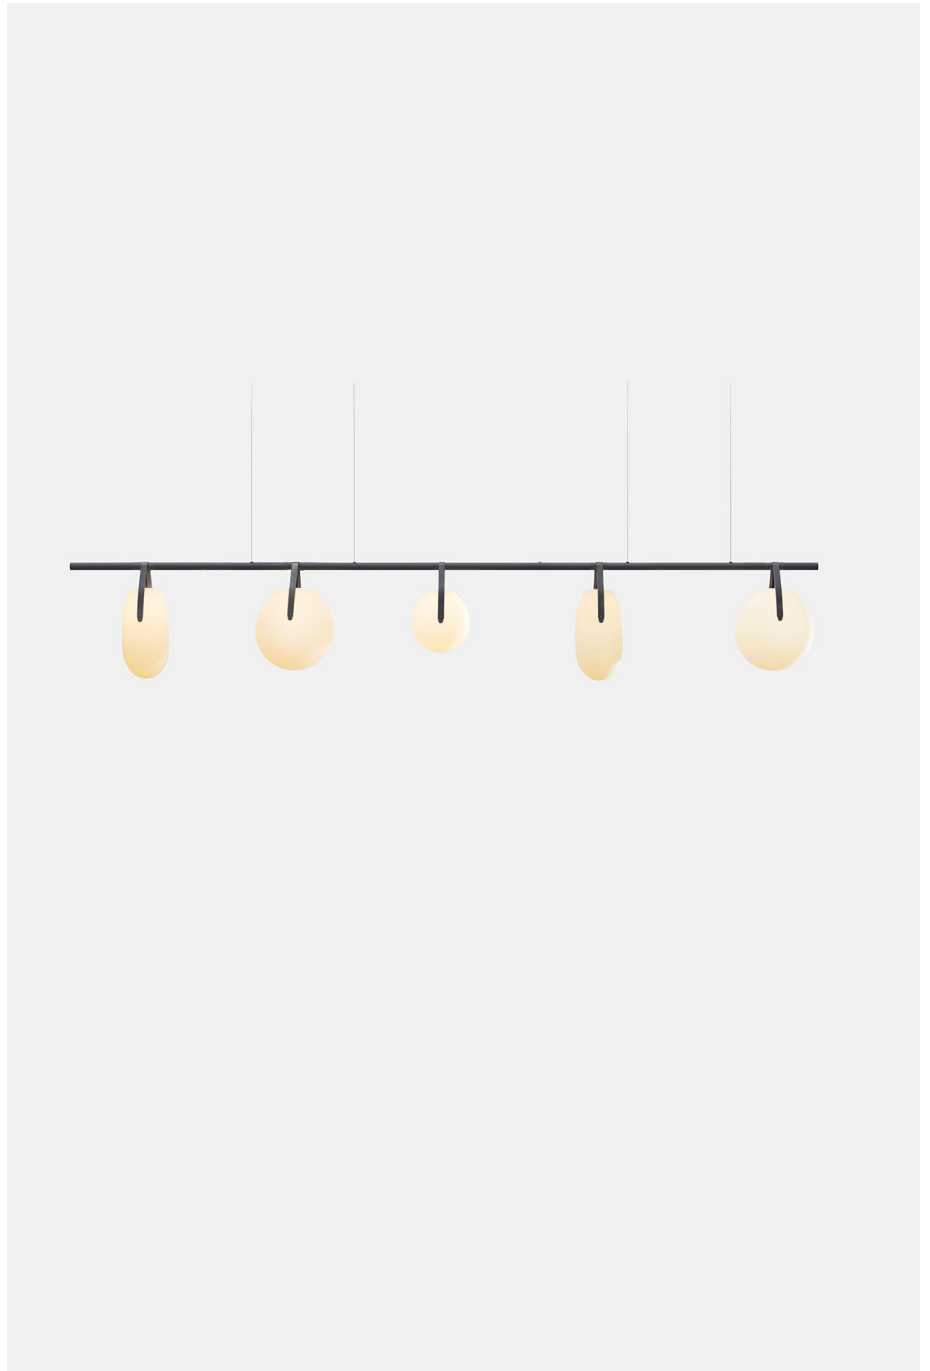

Gala 114”

Chandeliers

50 Greene St
New York NY 10013
T +1 212 388 1621
sales@rbw.com

For 2D & 3D drawings of all products, including CAD, Revit and IES files, please visit rbw.com

DESCRIPTION

Gala is a minimal, near-weightless take on the chandelier, rethought as a simple beam with power cords hidden inside the slim suspension cables. Its ivory-frosted glass fixtures, fixed in a variety of compositions, bring to mind hanging fruit. Voluptuous and handblown, each orb is subtly unique.

MATERIALS

Frosted glass globes, aluminum

PERFORMANCE

Estimate 1720 lm

Power Consumption 42W

Luminaire Watts 42W

90 CRI

LED LIFESPAN

50k hours

CERTIFICATION

UL Listed

Suitable for Damp Locations

**SUSPENSION**

Black or white 15" round flat canopy

Standard 120" cable. Recommended Hang Height 114". Minimum Hang Height 12"

Cable extension available (up to 200"). Field trimmable

Specification Logic

DIFFUSER STYLE

Symmetrical Mixed Globes	10G
Asymmetrical Mixed Globes	20G
Symmetrical Large Globes	30G

PRIMARY FINISH

Matte Black	PC30
Custom Powder Coat	PCXX

CCT

2200K (candle Light)	22
2700K (warm white)	27
3000K (soft white)	30
3500K (neutral white)	35